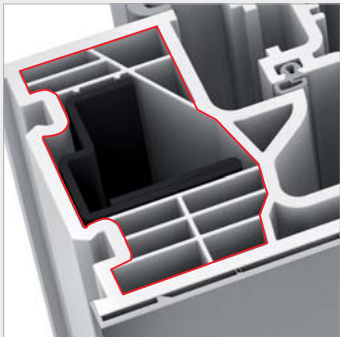

KF 310 UPVC & UPVC/ALUMINIUM WINDOW

PROPERTIES

	Thermal insulation	U_w as low as 0.69 W/(m ² K)
	Sound reduction	up to 45 dB
	Security	RC1N, RC2
	Locking	concealed
	Construction depth	71/74 mm

I-tec Glazing

KF 310
 This is one of the slimline windows with a construction depth of 71 mm. Rounded edges of sash and frame match the design style home soft perfectly. KF 310 is available in the classic UPVC version and also as UPVC/ aluminium window. The aluminium clad on the outside can be designed in many colours. The new 6-chamber frame profile ensures even better thermal insulation. Three continuous all around gaskets protect the inside from the wet and at the same time improve thermal insulation and sound reduction.