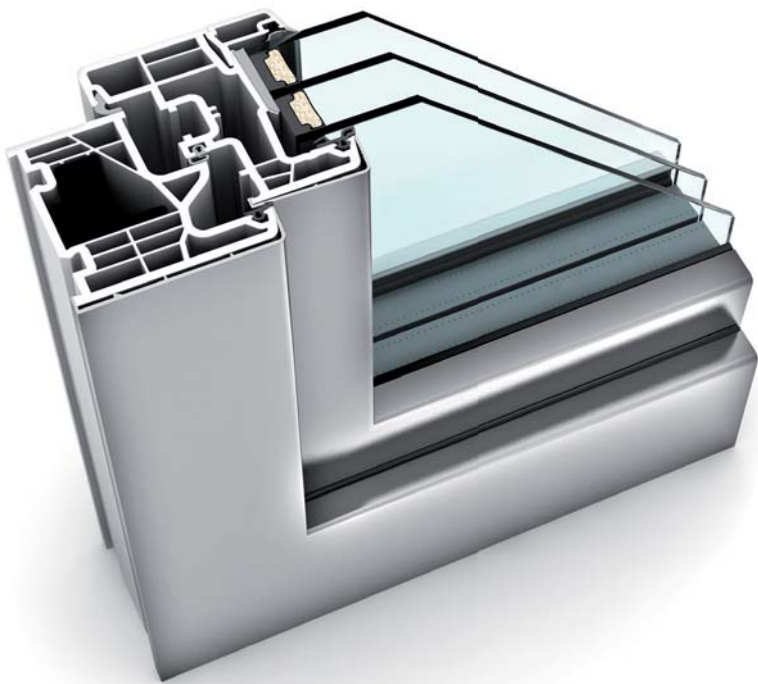

KF 310 UPVC & UPVC/ALUMINIUM WINDOW

PROPERTIES

	Thermal insulation	U_w as low as 0.69 W/(m ² K)
	Sound reduction	up to 45 dB
	Security	RC1N, RC2
	Locking	concealed
	Construction depth	71/74 mm

I-tec Glazing

KF 310
 This is one of the slimline windows with a construction depth of 71 mm. Rounded edges of sash and frame match the design style home soft perfectly. KF 310 is available in the classic UPVC version and also as UPVC/ aluminium window. The aluminium clad on the outside can be designed in many colours. The new 6-chamber frame profile ensures even better thermal insulation. Three continuous all around gaskets protect the inside from the wet and at the same time improve thermal insulation and sound reduction.

Sections

Values

Glass setup	Glass Code	Spacer	Coating	Ug	g	Uf	Psi	Uw	Thermal certificate	Rw	C	Ctr	Sound certificate
4/16Ar/b4	20L	Iso	light	1.1	65%	1.2	0.038	1.2	YES	33	-2	-6	YES
		Alu	light	1.1	65%	1.2	0.065	1.3	YES	33	-2	-6	YES
8/12Kr/b4	2KA	Iso	light	1.0	63%	1.2	0.038	1.1	YES	37			no
		Alu	light	1.0	63%	1.2	0.065	1.2	YES	37			no
4b/18Ar/4/18Ar/b4	3N2	Iso	light	0.5	54%	1.1	0.034	0.76	YES	34	-2	-6	YES
			SolarXPlus	0.5	60%	1.1	0.034	0.76	YES	34	-2	-6	YES
		Alu	light	0.5	54%	1.1	0.075	0.86	YES	34	-2	-6	YES
			SolarXPlus	0.5	60%	1.1	0.075	0.86	YES	34	-2	-6	YES
6b/18Ar/4/16Ar/b4	33U	Iso	light	0.5	54%	1.1	0.034	0.76	YES	39	-2	-6	YES
			SolarXPlus	0.5	59%	1.1	0.034	0.76	YES	39	-2	-6	YES
		Alu	light	0.5	54%	1.1	0.075	0.86	YES	39	-2	-6	YES
			SolarXPlus	0.5	59%	1.1	0.075	0.86	YES	39	-2	-6	YES
44b.2(VSG-S)/15Ar/4/12Ar/ b44.2(VSG-S)	3FH	Iso	light	0.7	50%	1.1	0.034	0.90	YES	45	-2	-6	YES
			SolarXPlus	0.7	55%	1.1	0.034	0.90	YES	45	-2	-6	YES
		Alu	light	0.7	50%	1.1	0.075	1.0	YES	45	-2	-6	YES
			SolarXPlus	0.7	55%	1.1	0.075	1.0	YES	45	-2	-6	YES