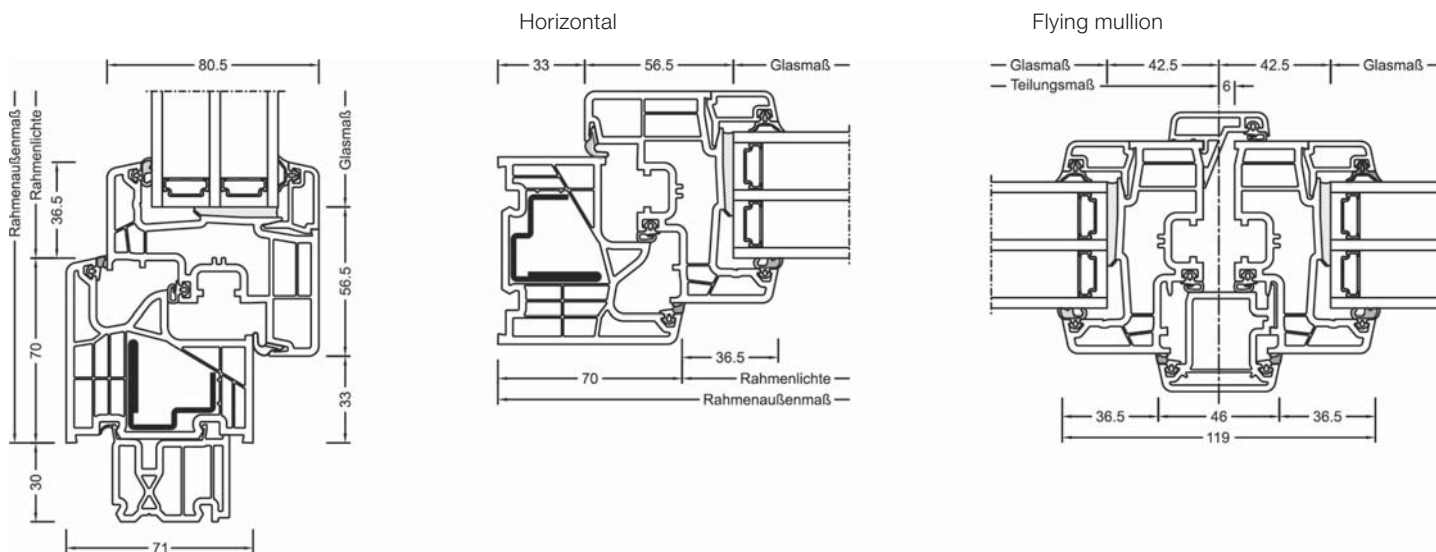

Sections

Values

Glass setup	Glass Code	Spacer	Coating	Ug	g	Uf	Psi	Uw	Thermal certificate	Rw	C	Ctr	Sound certificate
4/16Ar/b4	20L	Iso	light	1.1	65%	1.2	0.038	1.2	YES	33	-2	-6	YES
		Alu	light	1.1	65%	1.2	0.065	1.3	YES	33	-2	-6	YES
8/12Kr/b4	2KA	Iso	light	1.0	63%	1.2	0.038	1.1	YES	37			no
		Alu	light	1.0	63%	1.2	0.065	1.2	YES	37			no
4b/18Ar/4/18Ar/b4	3N2	Iso	light	0.5	54%	1.1	0.034	0.76	YES	34	-2	-6	YES
			SolarXPlus	0.5	60%	1.1	0.034	0.76	YES	34	-2	-6	YES
		Alu	light	0.5	54%	1.1	0.075	0.86	YES	34	-2	-6	YES
			SolarXPlus	0.5	60%	1.1	0.075	0.86	YES	34	-2	-6	YES
6b/18Ar/4/16Ar/b4	33U	Iso	light	0.5	54%	1.1	0.034	0.76	YES	39	-2	-6	YES
			SolarXPlus	0.5	59%	1.1	0.034	0.76	YES	39	-2	-6	YES
		Alu	light	0.5	54%	1.1	0.075	0.86	YES	39	-2	-6	YES
			SolarXPlus	0.5	59%	1.1	0.075	0.86	YES	39	-2	-6	YES
44b.2(VSG-S)/15Ar/4/12Ar/ b44.2(VSG-S)	3FH	Iso	light	0.7	50%	1.1	0.034	0.90	YES	45	-2	-6	YES
			SolarXPlus	0.7	55%	1.1	0.034	0.90	YES	45	-2	-6	YES
		Alu	light	0.7	50%	1.1	0.075	1.0	YES	45	-2	-6	YES
			SolarXPlus	0.7	55%	1.1	0.075	1.0	YES	45	-2	-6	YES