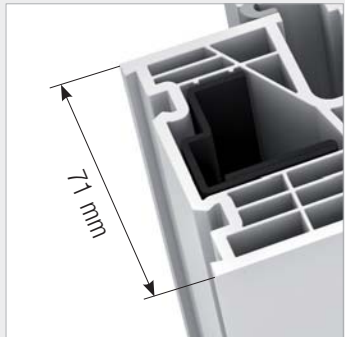

KF 310 UPVC & UPVC/ALUMINIUM WINDOW

PROPERTIES

	Thermal insulation	U_w as low as 0.69 W/(m ² K)
	Sound reduction	up to 45 dB
	Security	RC1N, RC2
	Locking	concealed
	Construction depth	71/74 mm

I-tec Glazing

KF 310
 This is one of the slimline windows with a construction depth of 71 mm. Rounded edges of sash and frame match the design style home soft perfectly. KF 310 is available in the classic UPVC version and also as UPVC/ aluminium window. The aluminium clad on the outside can be designed in many colours. The new 6-chamber frame profile ensures even better thermal insulation. Three continuous all around gaskets protect the inside from the wet and at the same time improve thermal insulation and sound reduction.

Sections

Values

Glass setup	Glass Code	Spacer	Coating	Ug	g	Uf	Psi	Uw	Thermal certificate	Rw	C	Ctr	Sound certificate
4/16Ar/b4	20L	Iso	light	1.1	65%	1.2	0.038	1.2	YES	33	-2	-6	YES
		Alu	light	1.1	65%	1.2	0.065	1.3	YES	33	-2	-6	YES
8/12Kr/b4	2KA	Iso	light	1.0	63%	1.2	0.038	1.1	YES	37			no
		Alu	light	1.0	63%	1.2	0.065	1.2	YES	37			no
4b/18Ar/4/18Ar/b4	3N2	Iso	light	0.5	54%	1.1	0.034	0.76	YES	34	-2	-6	YES
			SolarXPlus	0.5	60%	1.1	0.034	0.76	YES	34	-2	-6	YES
		Alu	light	0.5	54%	1.1	0.075	0.86	YES	34	-2	-6	YES
			SolarXPlus	0.5	60%	1.1	0.075	0.86	YES	34	-2	-6	YES
6b/18Ar/4/16Ar/b4	33U	Iso	light	0.5	54%	1.1	0.034	0.76	YES	39	-2	-6	YES
			SolarXPlus	0.5	59%	1.1	0.034	0.76	YES	39	-2	-6	YES
		Alu	light	0.5	54%	1.1	0.075	0.86	YES	39	-2	-6	YES
			SolarXPlus	0.5	59%	1.1	0.075	0.86	YES	39	-2	-6	YES
44b.2(VSG-S)/15Ar/4/12Ar/ b44.2(VSG-S)	3FH	Iso	light	0.7	50%	1.1	0.034	0.90	YES	45	-2	-6	YES
			SolarXPlus	0.7	55%	1.1	0.034	0.90	YES	45	-2	-6	YES
		Alu	light	0.7	50%	1.1	0.075	1.0	YES	45	-2	-6	YES
			SolarXPlus	0.7	55%	1.1	0.075	1.0	YES	45	-2	-6	YES