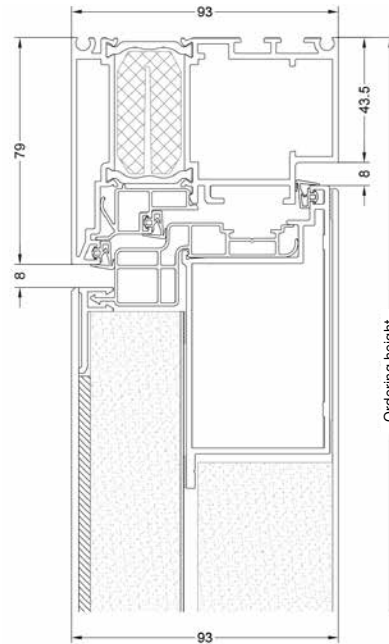

AT 540 ALUMINIUM ENTRANCE DOOR

	Thermal insulation	U_D as low as 0.75 W/(m ² K)
	Noise reduction	up to 35 dB
	Security	up to RC2
	Locking	Multi-point locking
	Construction depth	93 mm

Inside and outside flush

Double cavity-filled structure with expansion insert for thermal stability

5-lever locking as standard for highest security

AT 540

Diagram

Section - bottom

Side section - top

FT

Order No: F0009

FS

Order No: F0008

VG

Order No: V0003

DB

Order No: D0002

Further entrance door options can be found in the Door Designer:

Internorm Fenster GmbH