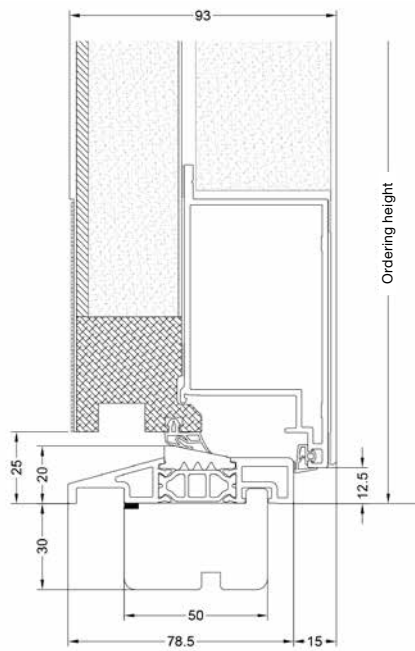

AT 540 ALUMINIUM ENTRANCE DOOR

	Thermal insulation	U_D as low as 0.75 W/(m ² K)
	Noise reduction	up to 35 dB
	Security	up to RC2
	Locking	Multi-point locking
	Construction depth	93 mm

Inside and outside flush

Double cavity-filled structure with expansion insert for thermal stability

5-lever locking as standard for highest security

AT 540

Diagram

Section - bottom

Side section - top

FT

Order No: F0009

FS

Order No: F0008

VG

Order No: V0003

DB

Order No: D0002

Further entrance door options can be found in the Door Designer:

Internorm Fenster GmbH