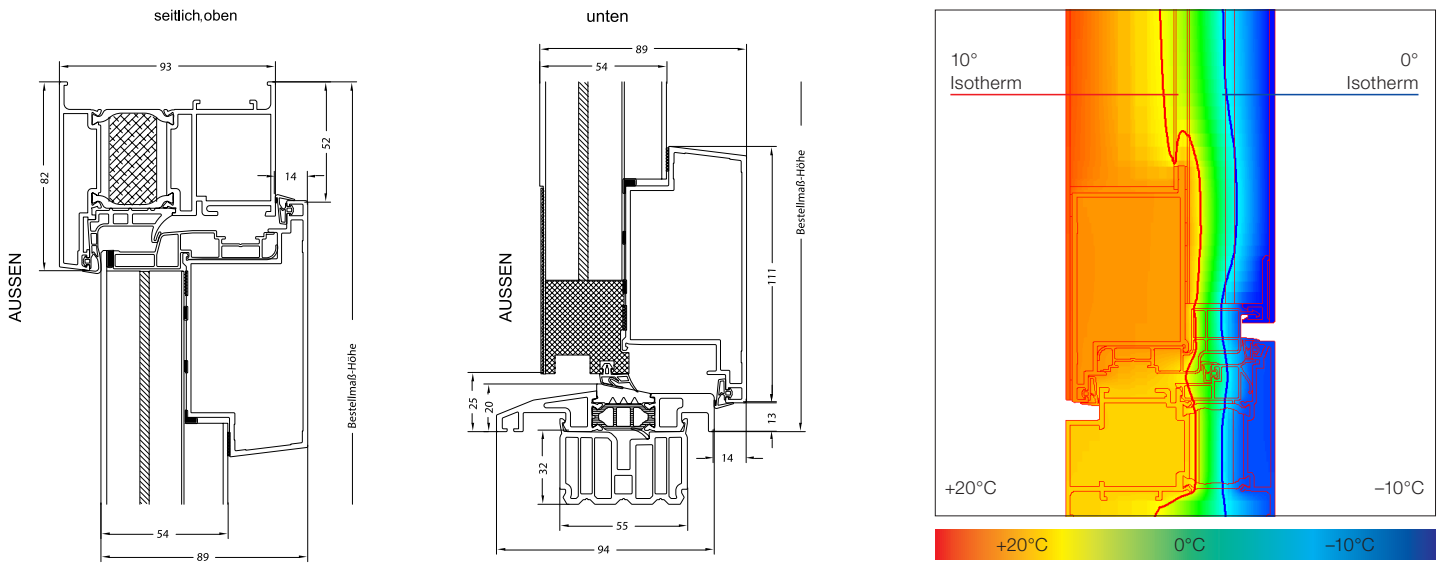

3 gasket levels

3-chamber frame profile and foam insulation core for very high thermal insulation

Profiled design inside and outside

Low threshold thermally broken

Construction depth 93 mm

Sections

Door models