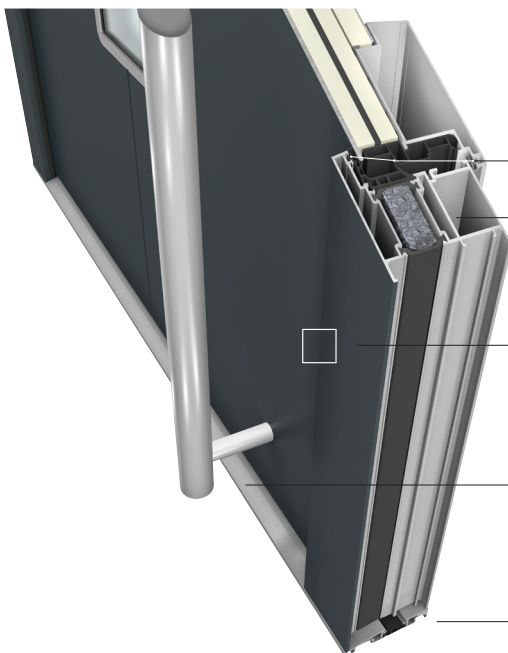

AT 310 ALUMINIUM ENTRANCE DOOR

AT310 PROFILED OUTSIDE AND INSIDE

Outside view

Inside view

Thermal insulation
(in W/m^2K)

U_D as low as 0.81

Sound reduction
(in dB)

up to 33

Security

up to RC 2

Design style

home pure

home soft

ambiente

Characteristics

- Concealed door hinges (optional)
- Attachment glass frame inside

3 gasket levels

3-chamber frame profile and foam insulation core for very high thermal insulation

Profiled design inside and outside

Low threshold thermally broken

Construction depth 93 mm

Sections

Door models